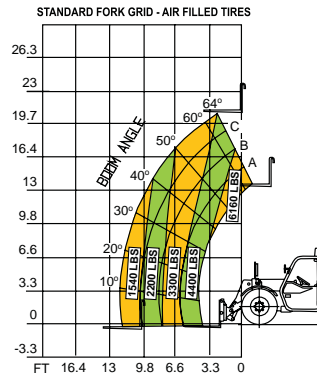

# Reach Forklifts

MATERIAL HANDLING

Cat/Class .....605-5661  
 Make .....**XTREME MFG/ DIECI**  
 Model .....**XRM5.719**  
 Lift Height (max) ..19'  
 Horiz Reach .....8'5"  
 Capacity .....5,700 lbs  
 Carriage Width ...46"  
 Fork Length .....43"  
 Steer Drive .....4x4  
 Width .....78"  
 Length w/o Forks ..14'9"  
 Height .....7'3"  
 Weight .....12,760 lbs  
 Power .....Diesel  
 Tire Type .....Air-Filled

Cat/Class .....605-5665  
 Make .....**TEREX**  
 Model .....**528**  
 Lift Height (max) ..28'  
 Horiz Reach .....15'  
 Capacity .....5,500 lbs  
 Carriage Width ...72"  
 Fork Length .....48"  
 Steer Drive .....4x4  
 Width .....8'  
 Length w/o Forks ..13'4"  
 Height .....6'11"  
 Weight .....19,400 lbs  
 Power .....Diesel  
 Tire Type .....Foam

Check out our line of Reach Forks from Xtreme Manufacturing! Models includes: XRM5.519, XRM5.719, XRM6.221, XRM7.732, XRM636, XRM842, XRM1045, XRM1245, XRM1254, XRM1267, XRM844 and XRM1068. Designed to fit your job requirements on every level...call to find out more!

# Reach Forklifts

Cat/Class . . . . . 605-5665  
 Make . . . . . **TEREX**  
 Model . . . . . **TX5519**  
 Lift Height (max) . . . 18'10.4"  
 Max Forward Reach . . 11'3.4"  
 Capacity . . . . . 5,500 lbs  
 Fork Length . . . . . 48"  
 Steer x Drive . . . . . 4x4  
 Width . . . . . 5'10.9"  
 Length w/o Forks . . . 12'3"  
 Height . . . . . 6'3.6"  
 Weight w/Forks . . . . 9,990 lbs  
 Power . . . . . Diesel  
 Tires . . . . . 12 x 16.5, 10PR