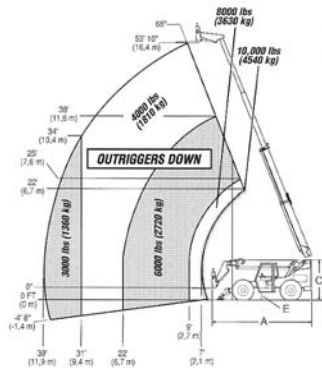

# Reach Forklifts

Select reach forklifts have swing carriage capability for added versatility.

Cat/Class .....605-5687  
 Make .....**GRADALL**  
 Model .....**534D10-45**  
 Lift Height (max) ...45'  
 Horiz Reach .....31.5'  
 Capacity .....10,000 lbs  
 Carriage Width ...72"  
 Fork Length .....60"  
 Steer Drive .....4x4  
 Width .....8'2"  
 Length w/o Forks ...19'8"  
 Height .....7'8"  
 Weight .....27,300 lbs  
 Power .....Diesel  
 Tire Type .....Foam

Cat/Class .....605-5687  
 Make .....**SKY TRAK**  
 Model .....**10042**  
 Lift Height (max) ..42'1"  
 Horiz Reach .....26'6"  
 Capacity .....10,000 lbs  
 Carriage Width ...72"  
 Fork Length .....48" or 60"  
 Steer Drive .....4x4  
 Width .....8'7"  
 Length w/o Forks ...18'10"  
 Height .....8'5"  
 Weight .....28,323 lbs  
 Power .....Diesel  
 Tire Type .....Foam

Ahern currently offers a full line of rough terrain telescoping boom material handlers. A wide variety of attachments add to their work capabilities.  
**Call and Rent One Today!**

Cat/Class .....605-5685  
 Make .....**TEREX**  
 Model .....**1048C**  
 Lift Height (max) ..48'  
 Horiz Reach .....31'  
 Capacity .....10,000 lbs  
 Carriage Width ...72"  
 Fork Length .....48"  
 Steer Drive .....4x4  
 Width .....8'6"  
 Length w/o Forks ...21'6"  
 Height .....9'6"  
 Weight .....29,900 lbs  
 Power .....Diesel  
 Tire Type .....Foam

Choose from Ahern's large selection of reach forks, all easily configured to meet your needs. Call and Rent One Today! 800-400-1610

Cat/Class .....605-5686  
 Make .....**SKY TRAK**  
 Model .....**10054**  
 Lift Height (max) ..53'2"  
 Horiz Reach .....38'9"  
 Capacity .....10,000 lbs  
 Carriage Width ...72"  
 Fork Length .....48" or 60"  
 Steer Drive .....4x4  
 Width .....8'6"  
 Length w/o Forks ...19'10"  
 Height .....8'5.5"  
 Weight .....29,613 lbs  
 Power .....Diesel  
 Tire Type .....Foam