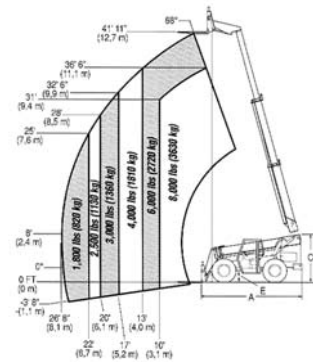

# Reach Forklifts

Cat/Class .....605-5653  
 Make .....**XTREME MFG**  
 Model .....**XRM842**  
 Lift Height (max) ...41'5"  
 Horiz Reach .....28'10"  
 Capacity .....8,000 lbs  
 Carriage Width .....72"  
 Fork Length .....48"  
 Steer Drive .....4x4  
 Width .....101"  
 Length to Fork Face ..20'11"  
 Height .....7'11"  
 Weight .....26,850 lbs  
 Power .....Diesel  
 Tire Type .....Foam

Cat/Class .....605-5675  
 Make .....**XTREME MFG**  
 Model .....**XRM636**  
 Lift Height (max) ...36'1/2"  
 Horiz Reach .....23'10"  
 Capacity .....6,000 lbs  
 Carriage Width ...72"  
 Fork Length .....48"  
 Steer Drive .....4x4  
 Width .....101"  
 Length w/o Forks ..19'5"  
 Height .....7'10"  
 Weight .....20,000 lbs  
 Power .....Diesel  
 Tire Type .....Foam

Cat/Class .....605-5683  
 Make .....**SKY TRAK**  
 Model .....**8042**  
 Lift Height (max) ...41'11"  
 Horiz Reach .....26'8"  
 Capacity .....8,000 lbs  
 Carriage Width ...72"  
 Fork Length .....48" or 72"  
 Steer Drive .....4x4  
 Width .....8'3"  
 Length w/o Forks ..18'8"  
 Height .....8'4"  
 Weight .....27,365 lbs  
 Power .....Diesel  
 Tire Type .....Foam