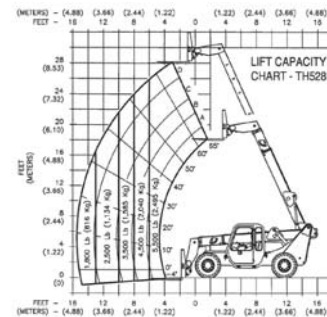

# Reach Forklifts

MATERIAL HANDLING

Cat/Class .....605-5661  
 Make .....**XTREME MFG/ DIECI**  
 Model .....**XRM5.719**  
 Lift Height (max) ..19'  
 Horiz Reach .....8'5"  
 Capacity .....5,700 lbs  
 Carriage Width ...46"  
 Fork Length .....43"  
 Steer Drive .....4x4  
 Width .....78"  
 Length w/o Forks ..14'9"  
 Height .....7'3"  
 Weight .....12,760 lbs  
 Power .....Diesel  
 Tire Type .....Air-Filled

Cat/Class .....605-5661  
 Make .....**XTREME MFG/ DIECI**  
 Model .....**XRM5.519**  
 Lift Height (max) ..19'  
 Horiz Reach .....8'2"  
 Capacity .....5,500 lbs  
 Carriage Width ...46"  
 Fork Length .....43"  
 Steer Drive .....4x4  
 Width .....71"  
 Length w/o Forks ..13'2"  
 Height .....6'1"  
 Weight .....10,584 lbs  
 Power .....Diesel  
 Tire Type .....Foam

Cat/Class ..... 605-5661  
 Make ..... **TEREX**  
 Model ..... **TX51-19S**  
 Lift Height (max) .. 18'9"  
 Capacity ..... 5,070 lbs  
 Carriage Width ... 62"  
 Fork Length ..... 48"  
 Steer x Drive ..... 4x4  
 Width..... 5'11"  
 Length w/o Forks .. 12'3"  
 Height ..... 6'4"  
 Weight..... 9,480 lbs  
 Power ..... Diesel  
 Tire Type..... Pneumatic

# Reach Forklifts

Cat/Class . . . . . 605-5665  
 Make . . . . . **TEREX**  
 Model . . . . . **TX5519**  
 Lift Height (max) . . . 18'10.4"  
 Max Forward Reach . . 11'3.4"  
 Capacity . . . . . 5,500 lbs  
 Fork Length . . . . . 48"  
 Steer x Drive . . . . . 4x4  
 Width . . . . . 5'10.9"  
 Length w/o Forks . . . 12'3"  
 Height . . . . . 6'3.6"  
 Weight w/Forks . . . . 9,990 lbs  
 Power . . . . . Diesel  
 Tires . . . . . 12 x 16.5, 10PR