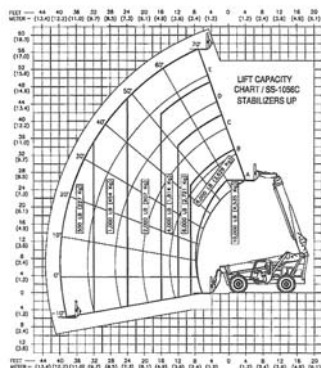

Cat/Class .....605-5687  
 Make .....**SKY TRAK**  
 Model .....**10042**  
 Lift Height (max) ..42'1"  
 Horiz Reach .....26'6"  
 Capacity .....10,000 lbs  
 Carriage Width ...72"  
 Fork Length .....48" or 60"  
 Steer Drive .....4x4  
 Width .....8'7"  
 Length w/o Forks ...18'10"  
 Height .....8'5"  
 Weight .....28,323 lbs  
 Power .....Diesel  
 Tire Type .....Foam

Ahern currently offers a full line of rough terrain telescoping boom material handlers. A wide variety of attachments add to their work capabilities.  
**Call and Rent One Today!**

Cat/Class .....605-5685  
 Make .....**TEREX**  
 Model .....**1048C**  
 Lift Height (max) ..48'  
 Horiz Reach .....31'  
 Capacity .....10,000 lbs  
 Carriage Width ...72"  
 Fork Length .....48"  
 Steer Drive .....4x4  
 Width .....8'6"  
 Length w/o Forks ...21'6"  
 Height .....9'6"  
 Weight .....29,900 lbs  
 Power .....Diesel  
 Tire Type .....Foam

Choose from Ahern's large selection of reach forks, all easily configured to meet your needs. Call and Rent One Today! 800-400-1610

Cat/Class .....605-5686  
 Make .....**SKY TRAK**  
 Model .....**10054**  
 Lift Height (max) ..53'2"  
 Horiz Reach .....38'9"  
 Capacity .....10,000 lbs  
 Carriage Width ...72"  
 Fork Length .....48" or 60"  
 Steer Drive .....4x4  
 Width .....8'6"  
 Length w/o Forks ...19'10"  
 Height .....8'5.5"  
 Weight .....29,613 lbs  
 Power .....Diesel  
 Tire Type .....Foam

Ahern currently offers a full line of rough terrain telescoping boom material handlers. A wide variety of attachments add to their work capabilities.  
**Call and Rent One Today!**

Cat/Class .....605-5690  
 Make .....**TEREX**  
 Model .....**1056C**  
 Lift Height (max) ..56'  
 Horiz Reach .....40'  
 Capacity .....10,000 lbs  
 Carriage Width ...72"  
 Fork Length .....48"  
 Steer Drive .....4x4  
 Width .....8'6"  
 Length w/o Forks ...22'  
 Height .....9'7"  
 Weight .....31,200 lbs  
 Power .....Diesel  
 Tire Type .....Foam