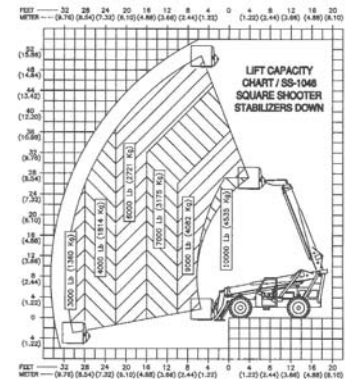

# Reach Forklifts

Select reach forklifts have swing carriage capability for added versatility.

Cat/Class .....605-5687  
 Make .....**GRADALL**  
 Model .....**534D10-45**  
 Lift Height (max) ...45'  
 Horiz Reach .....31.5'  
 Capacity .....10,000 lbs  
 Carriage Width ...72"  
 Fork Length .....60"  
 Steer Drive .....4x4  
 Width .....8'2"  
 Length w/o Forks ...19'8"  
 Height .....7'8"  
 Weight .....27,300 lbs  
 Power .....Diesel  
 Tire Type .....Foam

Cat/Class .....605-5687  
 Make .....**SKY TRAK**  
 Model .....**10042**  
 Lift Height (max) ..42'1"  
 Horiz Reach .....26'6"  
 Capacity .....10,000 lbs  
 Carriage Width ...72"  
 Fork Length .....48" or 60"  
 Steer Drive .....4x4  
 Width .....8'7"  
 Length w/o Forks ...18'10"  
 Height .....8'5"  
 Weight .....28,323 lbs  
 Power .....Diesel  
 Tire Type .....Foam

Ahern currently offers a full line of rough terrain telescoping boom material handlers. A wide variety of attachments add to their work capabilities.  
**Call and Rent One Today!**

Cat/Class .....605-5685  
 Make .....**TEREX**  
 Model .....**1048C**  
 Lift Height (max) ..48'  
 Horiz Reach .....31'  
 Capacity .....10,000 lbs  
 Carriage Width ...72"  
 Fork Length .....48"  
 Steer Drive .....4x4  
 Width .....8'6"  
 Length w/o Forks ...21'6"  
 Height .....9'6"  
 Weight .....29,900 lbs  
 Power .....Diesel  
 Tire Type .....Foam

Choose from Ahern's large selection of reach forks, all easily configured to meet your needs. Call and Rent One Today! 800-400-1610

Cat/Class .....605-5686  
 Make .....**SKY TRAK**  
 Model .....**10054**  
 Lift Height (max) ..53'2"  
 Horiz Reach .....38'9"  
 Capacity .....10,000 lbs  
 Carriage Width ...72"  
 Fork Length .....48" or 60"  
 Steer Drive .....4x4  
 Width .....8'6"  
 Length w/o Forks ...19'10"  
 Height .....8'5.5"  
 Weight .....29,613 lbs  
 Power .....Diesel  
 Tire Type .....Foam