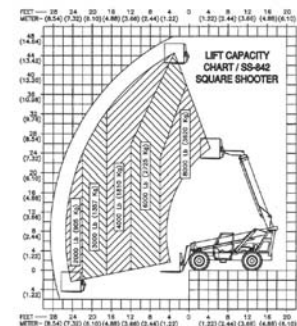

# Reach Forklifts

Cat/Class .....605-5653  
 Make .....**XTREME MFG**  
 Model .....**XRM842**  
 Lift Height (max) ...41'5"  
 Horiz Reach .....28'10"  
 Capacity .....8,000 lbs  
 Carriage Width .....72"  
 Fork Length .....48"  
 Steer Drive .....4x4  
 Width .....101"  
 Length to Fork Face ..20'11"  
 Height .....7'11"  
 Weight .....26,850 lbs  
 Power .....Diesel  
 Tire Type .....Foam

Cat/Class .....605-5675  
 Make .....**XTREME MFG**  
 Model .....**XRM636**  
 Lift Height (max) ...36'1/2"  
 Horiz Reach .....23'10"  
 Capacity .....6,000 lbs  
 Carriage Width ...72"  
 Fork Length .....48"  
 Steer Drive .....4x4  
 Width .....101"  
 Length w/o Forks ..19'5"  
 Height .....7'10"  
 Weight .....20,000 lbs  
 Power .....Diesel  
 Tire Type .....Foam

Cat/Class .....605-5683  
 Make .....**SKY TRAK**  
 Model .....**8042**  
 Lift Height (max) ...41'11"  
 Horiz Reach .....26'8"  
 Capacity .....8,000 lbs  
 Carriage Width ...72"  
 Fork Length .....48" or 72"  
 Steer Drive .....4x4  
 Width .....8'3"  
 Length w/o Forks ..18'8"  
 Height .....8'4"  
 Weight .....27,365 lbs  
 Power .....Diesel  
 Tire Type .....Foam