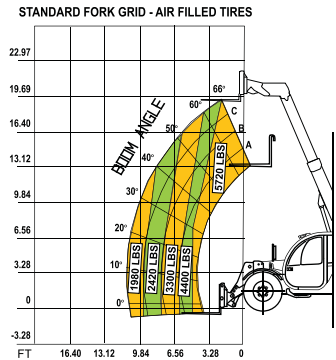

# Reach Forklifts

MATERIAL HANDLING

Cat/Class .....605-5661  
 Make .....**XTREME MFG/ DIECI**  
 Model .....**XRM5.719**  
 Lift Height (max) ..19'  
 Horiz Reach .....8'5"  
 Capacity .....5,700 lbs  
 Carriage Width ...46"  
 Fork Length .....43"  
 Steer Drive .....4x4  
 Width .....78"  
 Length w/o Forks ..14'9"  
 Height .....7'3"  
 Weight .....12,760 lbs  
 Power .....Diesel  
 Tire Type .....Air-Filled

Cat/Class .....605-5661  
 Make .....**XTREME MFG/ DIECI**  
 Model .....**XRM5.519**  
 Lift Height (max) ..19'  
 Horiz Reach .....8'2"  
 Capacity .....5,500 lbs  
 Carriage Width ...46"  
 Fork Length .....43"  
 Steer Drive .....4x4  
 Width .....71"  
 Length w/o Forks ..13'2"  
 Height .....6'1"  
 Weight .....10,584 lbs  
 Power .....Diesel  
 Tire Type .....Foam

Cat/Class ..... 605-5661  
 Make ..... **TEREX**  
 Model ..... **TX51-19S**  
 Lift Height (max) .. 18'9"  
 Capacity ..... 5,070 lbs  
 Carriage Width ... 62"  
 Fork Length ..... 48"  
 Steer x Drive ..... 4x4  
 Width..... 5'11"  
 Length w/o Forks .. 12'3"  
 Height ..... 6'4"  
 Weight..... 9,480 lbs  
 Power ..... Diesel  
 Tire Type..... Pneumatic