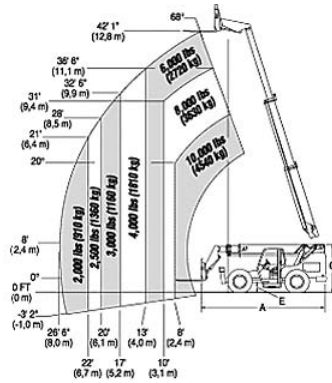

Cat/Class .....605-5683  
 Make .....**TEREX**  
 Model .....**842**  
 Lift Height (max) ...42'  
 Horiz Reach .....25'  
 Capacity .....8,000 lbs  
 Carriage Width ...72"  
 Fork Length .....48" or 72"  
 Steer Drive .....4x4  
 Width .....8'2"  
 Length w/o Forks ..20'  
 Height .....9'1"  
 Weight .....24,000 lbs  
 Power .....Diesel  
 Tire Type .....Foam

# Reach Forklifts

Select reach forklifts have swing carriage capability for added versatility.

Cat/Class .....605-5687  
 Make .....**GRADALL**  
 Model .....**534D10-45**  
 Lift Height (max) ...45'  
 Horiz Reach .....31.5'  
 Capacity .....10,000 lbs  
 Carriage Width ...72"  
 Fork Length .....60"  
 Steer Drive .....4x4  
 Width .....8'2"  
 Length w/o Forks ...19'8"  
 Height .....7'8"  
 Weight .....27,300 lbs  
 Power .....Diesel  
 Tire Type .....Foam

Cat/Class .....605-5687  
 Make .....**SKY TRAK**  
 Model .....**10042**  
 Lift Height (max) ..42'1"  
 Horiz Reach .....26'6"  
 Capacity .....10,000 lbs  
 Carriage Width ...72"  
 Fork Length .....48" or 60"  
 Steer Drive .....4x4  
 Width .....8'7"  
 Length w/o Forks ...18'10"  
 Height .....8'5"  
 Weight .....28,323 lbs  
 Power .....Diesel  
 Tire Type .....Foam

Ahern currently offers a full line of rough terrain telescoping boom material handlers. A wide variety of attachments add to their work capabilities.  
**Call and Rent One Today!**

Cat/Class .....605-5685  
 Make .....**TEREX**  
 Model .....**1048C**  
 Lift Height (max) ..48'  
 Horiz Reach .....31'  
 Capacity .....10,000 lbs  
 Carriage Width ...72"  
 Fork Length .....48"  
 Steer Drive .....4x4  
 Width .....8'6"  
 Length w/o Forks ...21'6"  
 Height .....9'6"  
 Weight .....29,900 lbs  
 Power .....Diesel  
 Tire Type .....Foam