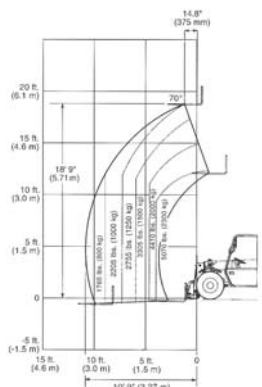

# Reach Forklifts

MATERIAL HANDLING

Cat/Class .....605-5661  
 Make .....**XTREME MFG/ DIECI**  
 Model .....**XRM5.719**  
 Lift Height (max) ..19'  
 Horiz Reach .....8'5"  
 Capacity .....5,700 lbs  
 Carriage Width ...46"  
 Fork Length .....43"  
 Steer Drive .....4x4  
 Width .....78"  
 Length w/o Forks ..14'9"  
 Height .....7'3"  
 Weight .....12,760 lbs  
 Power .....Diesel  
 Tire Type .....Air-Filled

Cat/Class .....605-5661  
 Make .....**XTREME MFG/ DIECI**  
 Model .....**XRM5.519**  
 Lift Height (max) ..19'  
 Horiz Reach .....8'2"  
 Capacity .....5,500 lbs  
 Carriage Width ...46"  
 Fork Length .....43"  
 Steer Drive .....4x4  
 Width .....71"  
 Length w/o Forks ..13'2"  
 Height .....6'1"  
 Weight .....10,584 lbs  
 Power .....Diesel  
 Tire Type .....Foam

Cat/Class ..... 605-5661  
 Make ..... **TEREX**  
 Model ..... **TX51-19S**  
 Lift Height (max) .. 18'9"  
 Capacity ..... 5,070 lbs  
 Carriage Width ... 62"  
 Fork Length ..... 48"  
 Steer x Drive ..... 4x4  
 Width..... 5'11"  
 Length w/o Forks .. 12'3"  
 Height ..... 6'4"  
 Weight..... 9,480 lbs  
 Power ..... Diesel  
 Tire Type..... Pneumatic

# Reach Forklifts

Cat/Class . . . . . 605-5665  
 Make . . . . . **TEREX**  
 Model . . . . . **TX5519**  
 Lift Height (max) . . . 18'10.4"  
 Max Forward Reach . . 11'3.4"  
 Capacity . . . . . 5,500 lbs  
 Fork Length . . . . . 48"  
 Steer x Drive . . . . . 4x4  
 Width . . . . . 5'10.9"  
 Length w/o Forks . . . 12'3"  
 Height . . . . . 6'3.6"  
 Weight w/Forks . . . . 9,990 lbs  
 Power . . . . . Diesel  
 Tires . . . . . 12 x 16.5, 10PR