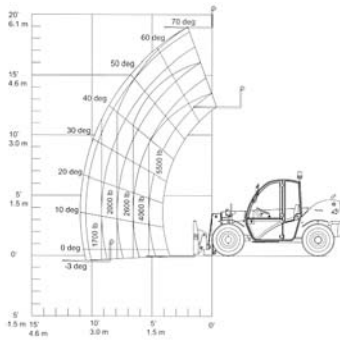

Cat/Class .....605-5661  
 Make .....**XTREME MFG/ DIECI**  
 Model .....**XRM5.519**  
 Lift Height (max) ..19'  
 Horiz Reach .....8'2"  
 Capacity .....5,500 lbs  
 Carriage Width ...46"  
 Fork Length .....43"  
 Steer Drive .....4x4  
 Width .....71"  
 Length w/o Forks ..13'2"  
 Height .....6'1"  
 Weight .....10,584 lbs  
 Power .....Diesel  
 Tire Type .....Foam

Cat/Class ..... 605-5661  
 Make ..... **TEREX**  
 Model ..... **TX51-19S**  
 Lift Height (max) .. 18'9"  
 Capacity ..... 5,070 lbs  
 Carriage Width ... 62"  
 Fork Length ..... 48"  
 Steer x Drive ..... 4x4  
 Width..... 5'11"  
 Length w/o Forks .. 12'3"  
 Height ..... 6'4"  
 Weight..... 9,480 lbs  
 Power ..... Diesel  
 Tire Type..... Pneumatic

Cat/Class .....605-5665  
 Make .....**TEREX**  
 Model .....**528**  
 Lift Height (max) ..28'  
 Horiz Reach .....15'  
 Capacity .....5,500 lbs  
 Carriage Width ...72"  
 Fork Length .....48"  
 Steer Drive .....4x4  
 Width .....8'  
 Length w/o Forks ..13'4"  
 Height .....6'11"  
 Weight .....19,400 lbs  
 Power .....Diesel  
 Tire Type .....Foam

# Reach Forklifts

Cat/Class . . . . . 605-5665  
 Make . . . . . **TEREX**  
 Model . . . . . **TX5519**  
 Lift Height (max) . . . 18'10.4"  
 Max Forward Reach . . 11'3.4"  
 Capacity . . . . . 5,500 lbs  
 Fork Length . . . . . 48"  
 Steer x Drive . . . . . 4x4  
 Width . . . . . 5'10.9"  
 Length w/o Forks . . . 12'3"  
 Height . . . . . 6'3.6"  
 Weight w/Forks . . . . 9,990 lbs  
 Power . . . . . Diesel  
 Tires . . . . . 12 x 16.5, 10PR