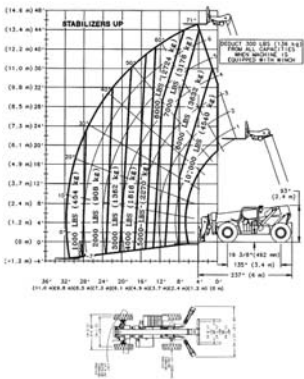

Cat/Class 605-5687
Make .....**GRADALL**
Model **534D10-45**
Lift Height (max) ...45'
Horiz Reach .....31.5'
Capacity .....10,000 lbs
Carriage Width ...72"
Fork Length .....60"
Steer Drive 4x4
Width .....8'2"
Length w/o Forks ...19'8"
Height .....7'8"
Weight .....27,300 lbs
Power .....Diesel
Tire Type .....Foam