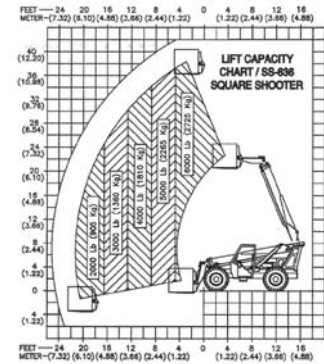

Reach Forklifts

Cat/Class 605-5665
Make . . . . . **TEREX**
Model **TX5519**
Lift Height (max) . . . 18'10.4"
Max Forward Reach . . 11'3.4"
Capacity . . . . . 5,500 lbs
Fork Length . . . . . 48"
Steer x Drive 4x4
Width . . . . . 5'10.9"
Length w/o Forks . . . 12'3"
Height . . . . . 6'3.6"
Weight w/Forks . . . . 9,990 lbs
Power . . . . . Diesel
Tires . . . . . 12 x 16.5, 10PR

Cat/Class 605-5670
Make . . . . . **XTREME MFG/
DIECI**
Model **XRM6.221**
Lift Height (max) . . .21'
Horiz Reach . . . . .12'4"
Capacity . . . . . 6,200 lbs
Carriage Width . . .46"
Fork Length . . . . .43"
Steer Drive 4x4
Width . . . . . 6'5"
Length w/o Forks . . .15'4"
Height . . . . .78"
Weight . . . . .13,200 lbs
Power . . . . . Diesel
Tire Type . . . . . Air-Filled

Cat/Class 605-5675
Make . . . . . **TEREX**
Model **636**
Lift Height (max) . . .36'
Horiz Reach . . . . .21'
Capacity . . . . . 6,000 lbs
Carriage Width . . .72"
Fork Length . . . . .48"
Steer Drive 4x4
Width . . . . .8'6"
Length w/o Forks . . .18'5"
Height . . . . .8'4"
Weight . . . . .21,500 lbs
Power . . . . . Diesel
Tire Type . . . . . Foam

Choose from a wide range of accessories and attachments to expand your work capabilities

Truss Boom • Swing Carriage • Windrow Sweeper • Utility Buckets • Posthole Auger • Sheet Metal Handler • Snow Blower

1-800-400-1610