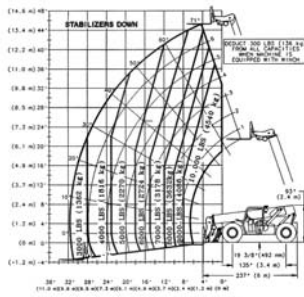

Cat/Class 605-5687
Make .....**GRADALL**
Model **534D10-45**
Lift Height (max) ...45'
Horiz Reach .....31.5'
Capacity .....10,000 lbs
Carriage Width ...72"
Fork Length .....60"
Steer Drive 4x4
Width .....8'2"
Length w/o Forks ...19'8"
Height .....7'8"
Weight .....27,300 lbs
Power .....Diesel
Tire Type .....Foam