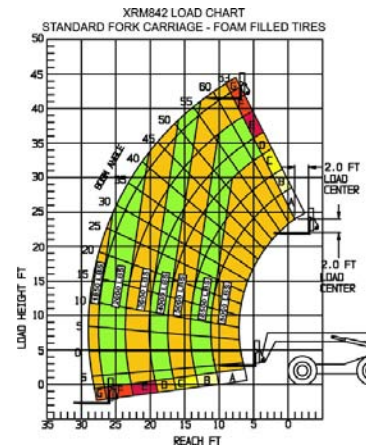

# Reach Forklifts

Cat/Class .....605-5653  
 Make .....**XTREME MFG**  
 Model .....**XRM842**  
 Lift Height (max) ...41'5"  
 Horiz Reach .....28'10"  
 Capacity .....8,000 lbs  
 Carriage Width .....72"  
 Fork Length .....48"  
 Steer Drive .....4x4  
 Width .....101"  
 Length to Fork Face ..20'11"  
 Height .....7'11"  
 Weight .....26,850 lbs  
 Power .....Diesel  
 Tire Type .....Foam

Cat/Class .....605-5675  
 Make .....**XTREME MFG**  
 Model .....**XRM636**  
 Lift Height (max) ...36'1/2"  
 Horiz Reach .....23'10"  
 Capacity .....6,000 lbs  
 Carriage Width ...72"  
 Fork Length .....48"  
 Steer Drive .....4x4  
 Width .....101"  
 Length w/o Forks ..19'5"  
 Height .....7'10"  
 Weight .....20,000 lbs  
 Power .....Diesel  
 Tire Type .....Foam