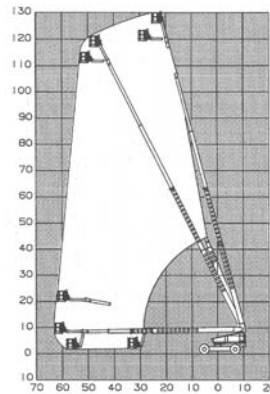

Cat/Class600-5883
 Make**SNORKEL**
 Model**PRO100**
 Lift Height (max) .. 100'
 Capacity600 lbs
 Basket Size92"x30"
 PowerDiesel
Stowed Dimensions
 Width8'6"
 Axle Extended12'10"
 Length44'6"
 Height10'4"
 Weight (gross)33,000 lbs
 Generator2,000 W
 Horiz Reach66'
 Steer Drive4x4
 Jib Length6'

HIGH REACH

31

Straight Booms

More Models, More Choices and More Versatility with Ahern Rentals...
WHY GO ANYWHERE ELSE. CALL AND RENT ONE TODAY!

Cat/Class600-5890
 Make**GENIE**
 Model**S-125**
 Lift Height (max) ..125'
 Capacity500 lbs
 Basket Size96"x36"
 PowerDiesel
Stowed Dimensions
 Width8'2"
 Length46'
 Height10'1"
 Weight (gross)44,640 lbs
 Generator3,500 W
 Horiz Reach80'
 Steer x Drive4x4
 Jib Length5'

Cat/Class600-5890
 Make**SNORKEL**
 Model**PRO126**
 Lift Height (max) ..126'
 Capacity500 lbs
 Basket Size92"x30"
 PowerDiesel
Stowed Dimensions
 Width8'6"
 Axle Extended12'10"
 Length42'9"
 Height10'4"
 Weight (gross)41,840 lbs
 Generator2,000 W
 Horiz Reach63'
 Steer Drive4x4
 Jib Length6'

Cat/Class600-5892
 Make**JLG**
 Model**1350SJP**
 Lift Height (max) ..135'
 Platform Capacity ..1,000 lbs
 Platform Size36"x96"
 PowerDiesel
Stowed Dimensions
 Width8'2"
 Length38'11"
 Height10'
 Weight (gross)44,750 lbs
 Generator7,500 W
 Horiz Reach80'
 Swing360°
 JibPLUS Length ..8'
 Steer x Drive4x4