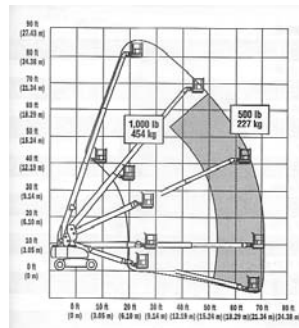

Cat/Class 600-5880
Make .....**JLG**
Model **800S**
Lift Height (max) . .80'
Capacity .....500 lbs
Basket Size .....96"x36"
Power .....Diesel
Stowed Dimensions
Width .....8'2"
Length .....37'3"
Height .....9'11"
Weight (gross) ....33,200 lbs
Horiz Reach .....71'
Steer x Drive 4x4