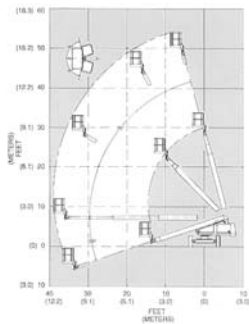

Cat/Class600-5855
 Make**SNORKEL**
 Model**TB42**
 Lift Height (max) .42'
 Capacity500 lbs
 Basket Size92"x30"
 PowerGas/LP or Diesel
Stowed Dimensions
 Width7'11.5"
 Length23'6.25"
 Height7'9.5"
 Weight (gross)10,500 lbs
 Generator2,000 W
 Horiz Reach33'
 Steer x Drive2x2 or 2x4

Cat/Class600-5855
 Make**GENIE**
 Model**S-45**
 Lift Height (max) .45'
 Capacity500 lbs
 Basket Size96"x30"
 PowerGas/LP
Stowed Dimensions
 Width7'6"
 Length27'10"
 Height8'2"

Weight (gross)14,790 lbs
 Generator3,000 W
 Horiz Reach36'8"
 Steer x Drive2x4

Straight Booms

We specialize in providing state-of-the-art aerial lift equipment that meets the specific needs of our customers.

Cat/Class600-5860
 Make**SNORKEL**
 Model**TB50**
 Lift Height (max) .50'5"
 Capacity500 lbs
 Basket Size92"x30"
 PowerGas/LP or Diesel

Stowed Dimensions

Width7' 11.5"
 Length25' 1.5"
 Height7' 9.5"
 Weight (gross)12,550 lbs
 Generator2,000 W
 Horiz Reach39' 1"
 Steer x Drive2x2 or 2x4

Cat/Class600-5866
 Make**JLG**
 Model**600S**
 Lift Height (max) .60'
 Capacity500 lbs
 Basket Size72"x36"
 PowerGas/LP or Diesel