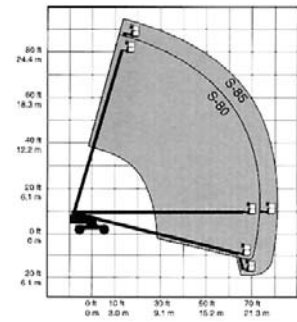

Cat/Class600-5878
 Make**SNORKEL**
 Model**PRO66**
 Lift Height (max) ..66'
 Capacity500 lbs
 Basket Size92"x30"
 PowerGas/LP or Diesel
Stowed Dimensions
 Width8'0.5"
 Length33"
 Height8'9"
 Weight (gross)25,000 lbs
 Generator2,000 W
 Horiz Reach56'
 Steer x Drive2x2 or 2x4
 Jib Length6'

Cat/Class600-5879
 Make**JLG**
 Model**660SJ**
 Lift Height (max)66'8"
 Platform Capacity500 lbs (Rest.)
 Platform Size96"x36"
 PowerDiesel
Stowed Dimensions
 Width8'2"
 Length33'6"
 Height8'5"
 Weight (gross)27,100 lbs
 Generator2,500 W
 Horiz Reach56'9"
 Swing360 degrees
 Jib (Range of Articulation) ..132 degrees
 Steer x Drive4x4

If you need it, we got it... Renting from Ahern lets you match the type and size of equipment to your job needs for cost-savings and safety!

Cat/Class600-5880
 Make**SNORKEL**
 Model**TB80**
 Lift Height (max) . .80'
 Capacity500 lbs
 Basket Size92"x30"
 PowerDiesel
Stowed Dimensions
 Width8'6"
 Axle Extended12'5.5"
 Length38'10"
 Height9'7"
 Weight (gross)30,300 lbs
 Generator2,000 W
 Horiz Reach71'1/2"
 Steer x Drive4x4

Cat/Class600-5880
 Make**JLG**
 Model**800S**
 Lift Height (max) . .80'
 Capacity500 lbs
 Basket Size96"x36"
 PowerDiesel
Stowed Dimensions
 Width8'2"
 Length37'3"
 Height9'11"
 Weight (gross)33,200 lbs
 Horiz Reach71'
 Steer x Drive4x4