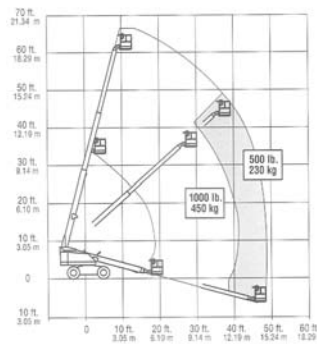

Cat/Class600-5855
 Make**GENIE**
 Model**S-45**
 Lift Height (max) .45'
 Capacity500 lbs
 Basket Size96"x30"
 PowerGas/LP
Stowed Dimensions
 Width7'6"
 Length27'10"
 Height8'2"

Weight (gross)14,790 lbs
 Generator3,000 W
 Horiz Reach36'8"
 Steer x Drive2x4

Straight Booms

We specialize in providing state-of-the-art aerial lift equipment that meets the specific needs of our customers.

Cat/Class600-5860
 Make**SNORKEL**
 Model**TB50**
 Lift Height (max) .50'5"
 Capacity500 lbs
 Basket Size92"x30"
 PowerGas/LP or Diesel

Stowed Dimensions

Width7' 11.5"
 Length25' 1.5"
 Height7' 9.5"
 Weight (gross)12,550 lbs
 Generator2,000 W
 Horiz Reach39' 1"
 Steer x Drive2x2 or 2x4

Cat/Class600-5866
 Make**JLG**
 Model**600S**
 Lift Height (max) .60'
 Capacity500 lbs
 Basket Size72"x36"
 PowerGas/LP or Diesel

Stowed Dimensions

Width8'
 Length27' 11"
 Height8' 5"
 Weight (gross)22,500 lbs
 Horiz Reach49' 6"
 Steer x Drive4x4

Cat/Class600-5865
 Make**SNORKEL**
 Model**TB60**
 Lift Height (max) .60'
 Capacity500 lbs
 Basket Size92"x30"
 PowerGas/LP or Diesel