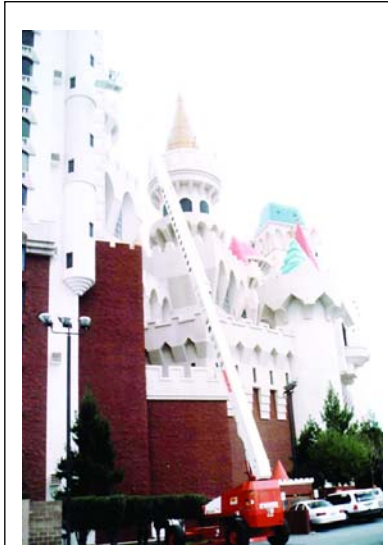

HIGH REACH

31

Straight Booms

More Models, More Choices and More Versatility with Ahern Rentals...
WHY GO ANYWHERE ELSE. CALL AND RENT ONE TODAY!

Cat/Class600-5890
 Make**GENIE**
 Model**S-125**
 Lift Height (max) ..125'
 Capacity500 lbs
 Basket Size96"x36"
 PowerDiesel
Stowed Dimensions
 Width8'2"
 Length46'
 Height10'1"
 Weight (gross)44,640 lbs
 Generator3,500 W
 Horiz Reach80'
 Steer x Drive4x4
 Jib Length5'