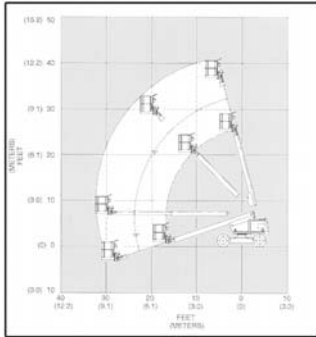

Straight Booms

HIGH REACH

27

Cat/Class600-5825
 Make**SNORKEL**
 Model**TB37**
 Lift Height (max) .37'
 Capacity600 lbs
 Basket Size92"x30"
 PowerGas/LP
Stowed Dimensions
 Width7'11.5"
 Length26'2"
 Height7'6"
 Weight (gross)10,500 lbs
 Generator2,000 W
 Horiz Reach32'
 Steer x Drive2x2 or 2x4

Cat/Class600-5852
 Make**JLG**
 Model**400 S**
 Lift Height (max)40'
 Capacity (Unrestricted) ...500 lbs
 Capacity (Restricted)1,000 lbs
 Basket Size96"x30"
 PowerGas/LP or Diesel
Stowed Dimensions
 Width7'6.5"
 Length24'9"
 Height7'10"
 Weight (gross)12,525 lbs
 Generator2,500 W
 Horiz Reach34'
 Steer x Drive2x2 or 2x4

Cat/Class600-5855
 Make**SNORKEL**
 Model**TB42**
 Lift Height (max) .42'
 Capacity500 lbs
 Basket Size92"x30"
 PowerGas/LP or Diesel
Stowed Dimensions
 Width7'11.5"
 Length23'6.25"
 Height7'9.5"
 Weight (gross)10,500 lbs
 Generator2,000 W
 Horiz Reach33'
 Steer x Drive2x2 or 2x4

Stowed Dimensions

Width7' 11.5"
 Length25' 1.5"
 Height7' 9.5"
 Weight (gross)12,550 lbs
 Generator2,000 W
 Horiz Reach39' 1"
 Steer x Drive2x2 or 2x4

Cat/Class600-5866
 Make**JLG**
 Model**600S**
 Lift Height (max) .60'
 Capacity500 lbs
 Basket Size72"x36"
 PowerGas/LP or Diesel