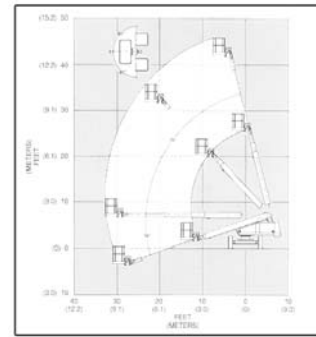

Straight Booms

HIGH REACH

27

Cat/Class600-5825
 Make**SNORKEL**
 Model**TB37**
 Lift Height (max) .37'
 Capacity600 lbs
 Basket Size92"x30"
 PowerGas/LP
Stowed Dimensions
 Width7'11.5"
 Length26'2"
 Height7'6"
 Weight (gross)10,500 lbs
 Generator2,000 W
 Horiz Reach32'
 Steer x Drive2x2 or 2x4

Cat/Class600-5852
 Make**JLG**
 Model**400 S**
 Lift Height (max)40'
 Capacity (Unrestricted) ...500 lbs
 Capacity (Restricted)1,000 lbs
 Basket Size96"x30"
 PowerGas/LP or Diesel
Stowed Dimensions
 Width7'6.5"
 Length24'9"
 Height7'10"
 Weight (gross)12,525 lbs
 Generator2,500 W
 Horiz Reach34'
 Steer x Drive2x2 or 2x4

Cat/Class600-5855
 Make**SNORKEL**
 Model**TB42**
 Lift Height (max) .42'
 Capacity500 lbs
 Basket Size92"x30"
 PowerGas/LP or Diesel
Stowed Dimensions
 Width7'11.5"
 Length23'6.25"
 Height7'9.5"
 Weight (gross)10,500 lbs
 Generator2,000 W
 Horiz Reach33'
 Steer x Drive2x2 or 2x4

Stowed Dimensions

Width7' 11.5"
 Length25' 1.5"
 Height7' 9.5"
 Weight (gross)12,550 lbs
 Generator2,000 W
 Horiz Reach39' 1"
 Steer x Drive2x2 or 2x4

Cat/Class600-5866
 Make**JLG**
 Model**600S**
 Lift Height (max) .60'
 Capacity500 lbs
 Basket Size72"x36"
 PowerGas/LP or Diesel