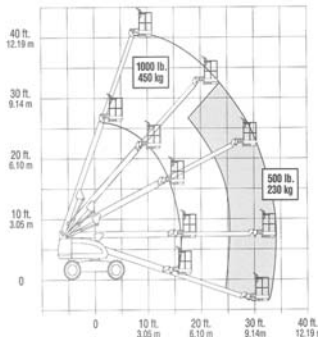

Straight Booms

HIGH REACH

27

Cat/Class600-5825
 Make**SNORKEL**
 Model**TB37**
 Lift Height (max) .37'
 Capacity600 lbs
 Basket Size92"x30"
 PowerGas/LP
Stowed Dimensions
 Width7'11.5"
 Length26'2"
 Height7'6"
 Weight (gross)10,500 lbs
 Generator2,000 W
 Horiz Reach32'
 Steer x Drive2x2 or 2x4

Cat/Class600-5852
 Make**JLG**
 Model**400 S**
 Lift Height (max)40'
 Capacity (Unrestricted) ...500 lbs
 Capacity (Restricted)1,000 lbs
 Basket Size96"x30"
 PowerGas/LP or Diesel
Stowed Dimensions
 Width7'6.5"
 Length24'9"
 Height7'10"
 Weight (gross)12,525 lbs
 Generator2,500 W
 Horiz Reach34'
 Steer x Drive2x2 or 2x4

Cat/Class600-5855
 Make**SNORKEL**
 Model**TB42**
 Lift Height (max) .42'
 Capacity500 lbs
 Basket Size92"x30"
 PowerGas/LP or Diesel
Stowed Dimensions
 Width7'11.5"
 Length23'6.25"
 Height7'9.5"
 Weight (gross)10,500 lbs
 Generator2,000 W
 Horiz Reach33'
 Steer x Drive2x2 or 2x4

Stowed Dimensions

Width7' 11.5"
 Length25' 1.5"
 Height7' 9.5"
 Weight (gross)12,550 lbs
 Generator2,000 W
 Horiz Reach39' 1"
 Steer x Drive2x2 or 2x4

Cat/Class600-5866
 Make**JLG**
 Model**600S**
 Lift Height (max) .60'
 Capacity500 lbs
 Basket Size72"x36"
 PowerGas/LP or Diesel