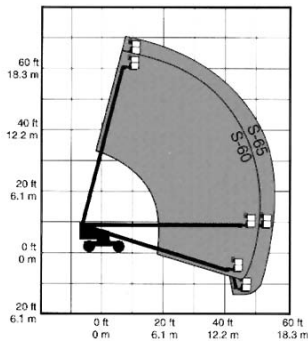

Stowed Dimensions

Width7' 11.5"
 Length25' 1.5"
 Height7' 9.5"
 Weight (gross)12,550 lbs
 Generator2,000 W
 Horiz Reach39' 1"
 Steer x Drive2x2 or 2x4

Cat/Class600-5866
 Make**JLG**
 Model**600S**
 Lift Height (max) .60'
 Capacity500 lbs
 Basket Size72"x36"
 PowerGas/LP or Diesel

Stowed Dimensions

Width8'
 Length27' 11"
 Height8' 5"
 Weight (gross)22,500 lbs
 Horiz Reach49' 6"
 Steer x Drive4x4

Cat/Class600-5865
 Make**SNORKEL**
 Model**TB60**
 Lift Height (max) .60'
 Capacity500 lbs
 Basket Size92"x30"
 PowerGas/LP or Diesel

Stowed Dimensions

Width8' 0.5"
 Length30' 10"
 Height8' 9"
 Weight (gross)21,830 lbs
 Generator2,000 W
 Horiz Reach50'
 Steer x Drive2x2 or 2x4

Straight Booms

Choose from a wide variety of boom lifts, easily customized to meet your project needs.
Call and Rent One Today!

HIGH REACH

29

Cat/Class600-5878
 Make**GENIE**
 Model**S-65**
 Lift Height (max) ..65'
 Capacity500 lbs
 Basket Size96"x30"
 PowerGas/LP
Stowed Dimensions
 Width8'
 Length30'10"
 Height9'
 Weight (gross)28,400 lbs
 Generator3,000 W
 Horiz Reach56'4"
 Steer x Drive4x2 or 4x4