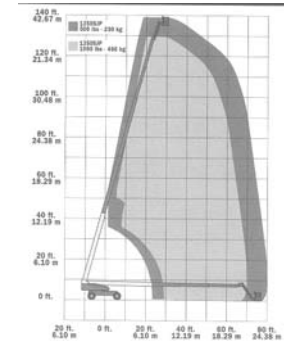

Cat/Class600-5882
 Make**JLG**
 Model**860SJ**
 Lift Height (max) .. 86'
 Platform Capacity ..750 lbs (Rest.)
 Basket Size36"x96"
 PowerDiesel
Stowed Dimensions
 Width8'2"
 Length40'
 Height10'
 Weight (gross)36,350 lbs
 Generator2,500 W
 Horiz Reach75'
 Swing360 degrees
 Jib6'
 Steer x Drive4x4

Cat/Class600-5883
 Make**SNORKEL**
 Model**PRO100**
 Lift Height (max) .. 100'
 Capacity600 lbs
 Basket Size92"x30"
 PowerDiesel
Stowed Dimensions
 Width8'6"
 Axle Extended12'10"
 Length44'6"
 Height10'4"
 Weight (gross)33,000 lbs
 Generator2,000 W
 Horiz Reach66'
 Steer Drive4x4
 Jib Length6'

HIGH REACH

31

Straight Booms

More Models, More Choices and More Versatility with Ahern Rentals...
WHY GO ANYWHERE ELSE. CALL AND RENT ONE TODAY!

Cat/Class600-5890
 Make**GENIE**
 Model**S-125**
 Lift Height (max) ..125'
 Capacity500 lbs
 Basket Size96"x36"
 PowerDiesel
Stowed Dimensions
 Width8'2"
 Length46'
 Height10'1"
 Weight (gross)44,640 lbs
 Generator3,500 W
 Horiz Reach80'
 Steer x Drive4x4
 Jib Length5'

Cat/Class600-5890
 Make**SNORKEL**
 Model**PRO126**
 Lift Height (max) ..126'
 Capacity500 lbs
 Basket Size92"x30"
 PowerDiesel
Stowed Dimensions
 Width8'6"
 Axle Extended12'10"
 Length42'9"
 Height10'4"
 Weight (gross)41,840 lbs
 Generator2,000 W
 Horiz Reach63'
 Steer Drive4x4
 Jib Length6'