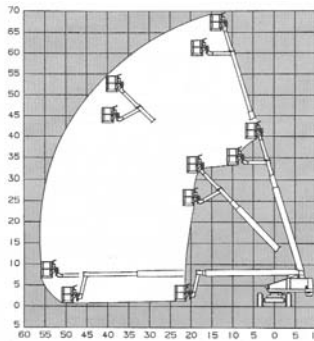

Stowed Dimensions

Width7' 11.5"
 Length25' 1.5"
 Height7' 9.5"
 Weight (gross)12,550 lbs
 Generator2,000 W
 Horiz Reach39' 1"
 Steer x Drive2x2 or 2x4

Cat/Class600-5866
 Make**JLG**
 Model**600S**
 Lift Height (max) .60'
 Capacity500 lbs
 Basket Size72"x36"
 PowerGas/LP or Diesel

Stowed Dimensions

Width8'
 Length27' 11"
 Height8' 5"
 Weight (gross)22,500 lbs
 Horiz Reach49' 6"
 Steer x Drive4x4

Cat/Class600-5865
 Make**SNORKEL**
 Model**TB60**
 Lift Height (max) .60'
 Capacity500 lbs
 Basket Size92"x30"
 PowerGas/LP or Diesel

Stowed Dimensions

Width8' 0.5"
 Length30' 10"
 Height8' 9"
 Weight (gross)21,830 lbs
 Generator2,000 W
 Horiz Reach50'
 Steer x Drive2x2 or 2x4

Straight Booms

Choose from a wide variety of boom lifts, easily customized to meet your project needs.
Call and Rent One Today!

HIGH REACH

29

Cat/Class600-5878
 Make**GENIE**
 Model**S-65**
 Lift Height (max) ..65'
 Capacity500 lbs
 Basket Size96"x30"
 PowerGas/LP
Stowed Dimensions
 Width8'
 Length30'10"
 Height9'
 Weight (gross)28,400 lbs
 Generator3,000 W
 Horiz Reach56'4"
 Steer x Drive4x2 or 4x4