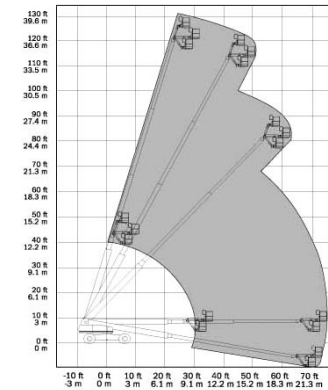

Cat/Class600-5882
 Make**JLG**
 Model**860SJ**
 Lift Height (max) .. 86'
 Platform Capacity ..750 lbs (Rest.)
 Basket Size36"x96"
 PowerDiesel
Stowed Dimensions
 Width8'2"
 Length40'
 Height10'
 Weight (gross)36,350 lbs
 Generator2,500 W
 Horiz Reach75'
 Swing360 degrees
 Jib6'
 Steer x Drive4x4

Cat/Class600-5883
 Make**SNORKEL**
 Model**PRO100**
 Lift Height (max) .. 100'
 Capacity600 lbs
 Basket Size92"x30"
 PowerDiesel
Stowed Dimensions
 Width8'6"
 Axle Extended12'10"
 Length44'6"
 Height10'4"
 Weight (gross)33,000 lbs
 Generator2,000 W
 Horiz Reach66'
 Steer Drive4x4
 Jib Length6'

HIGH REACH

31

Straight Booms

More Models, More Choices and More Versatility with Ahern Rentals...
WHY GO ANYWHERE ELSE. CALL AND RENT ONE TODAY!

Cat/Class600-5890
 Make**GENIE**
 Model**S-125**
 Lift Height (max) ..125'
 Capacity500 lbs
 Basket Size96"x36"
 PowerDiesel
Stowed Dimensions
 Width8'2"
 Length46'
 Height10'1"
 Weight (gross)44,640 lbs
 Generator3,500 W
 Horiz Reach80'
 Steer x Drive4x4
 Jib Length5'

Cat/Class600-5890
 Make**SNORKEL**
 Model**PRO126**
 Lift Height (max) ..126'
 Capacity500 lbs
 Basket Size92"x30"
 PowerDiesel
Stowed Dimensions
 Width8'6"
 Axle Extended12'10"
 Length42'9"
 Height10'4"
 Weight (gross)41,840 lbs
 Generator2,000 W
 Horiz Reach63'
 Steer Drive4x4
 Jib Length6'