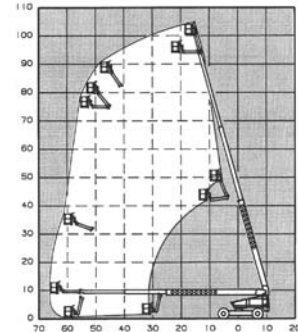

Cat/Class600-5880
 Make**JLG**
 Model**800S**
 Lift Height (max) . .80'
 Capacity500 lbs
 Basket Size96"x36"
 PowerDiesel
Stowed Dimensions
 Width8'2"
 Length37'3"
 Height9'11"
 Weight (gross)33,200 lbs
 Horiz Reach71'
 Steer x Drive4x4

Cat/Class600-5882
 Make**GENIE**
 Model**S-85**
 Lift Height (max) . .85'
 Platform Capacity . .500 lbs
 Basket Size96"x30"
 PowerDiesel
Stowed Dimensions
 Width7' 11.5"
 Length40'7"
 Height9'2"
 Weight (gross)35,860 lbs
 Generator3,000 W
 Horiz Reach76'11"
 Steer x Drive2x4

Straight Booms

Standard articulating jib booms allow workers to extend the telescoping boom, then use the jib to go up and over objects to precisely position the platform in hard-to-access areas.

Cat/Class600-5882
 Make**SNORKEL**
 Model**TB85J**
 Lift Height (max) .. 85'3"
 Capacity500 lbs
 Basket Size92"x30"
 PowerDiesel
Stowed Dimensions
 Width8'6"
 Length36'7.5"
 Height9'8"
 Weight (gross)30,300 lbs
 Generator2,000 W
 Horiz Reach77'
 Steer x Drive4x4

Cat/Class600-5882
 Make**JLG**
 Model**860SJ**
 Lift Height (max) .. 86'
 Platform Capacity ..750 lbs (Rest.)
 Basket Size36"x96"
 PowerDiesel
Stowed Dimensions
 Width8'2"
 Length40'
 Height10'
 Weight (gross)36,350 lbs
 Generator2,500 W
 Horiz Reach75'
 Swing360 degrees
 Jib6'
 Steer x Drive4x4