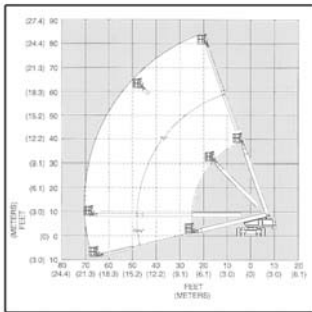

If you need it, we got it... Renting from Ahern lets you match the type and size of equipment to your job needs for cost-savings and safety!

Cat/Class 600-5880
Make .....**SNORKEL**
Model **TB80**
Lift Height (max) . .80'
Capacity .....500 lbs
Basket Size .....92"x30"
Power .....Diesel
Stowed Dimensions
Width .....8'6"
Axle Extended .....12'5.5"
Length .....38'10"
Height .....9'7"
Weight (gross) ....30,300 lbs
Generator .....2,000 W
Horiz Reach .....71'1/2"
Steer x Drive 4x4