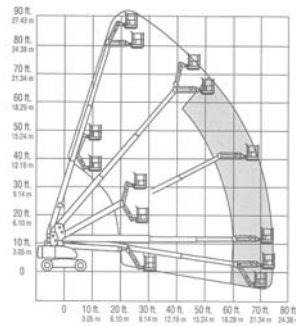

If you need it, we got it... Renting from Ahern lets you match the type and size of equipment to your job needs for cost-savings and safety!

Cat/Class600-5880
 Make**SNORKEL**
 Model**TB80**
 Lift Height (max) . .80'
 Capacity500 lbs
 Basket Size92"x30"
 PowerDiesel
Stowed Dimensions
 Width8'6"
 Axle Extended12'5.5"
 Length38'10"
 Height9'7"
 Weight (gross)30,300 lbs
 Generator2,000 W
 Horiz Reach71'1/2"
 Steer x Drive4x4

Cat/Class600-5880
 Make**JLG**
 Model**800S**
 Lift Height (max) . .80'
 Capacity500 lbs
 Basket Size96"x36"
 PowerDiesel
Stowed Dimensions
 Width8'2"
 Length37'3"
 Height9'11"
 Weight (gross)33,200 lbs
 Horiz Reach71'
 Steer x Drive4x4

Cat/Class600-5882
 Make**GENIE**
 Model**S-85**
 Lift Height (max) . .85'
 Platform Capacity . .500 lbs
 Basket Size96"x30"
 PowerDiesel
Stowed Dimensions
 Width7' 11.5"
 Length40'7"
 Height9'2"
 Weight (gross)35,860 lbs
 Generator3,000 W
 Horiz Reach76'11"
 Steer x Drive2x4

Straight Booms

Standard articulating jib booms allow workers to extend the telescoping boom, then use the jib to go up and over objects to precisely position the platform in hard-to-access areas.

Cat/Class600-5882
 Make**SNORKEL**
 Model**TB85J**
 Lift Height (max) .. 85'3"
 Capacity500 lbs
 Basket Size92"x30"
 PowerDiesel
Stowed Dimensions
 Width8'6"
 Length36'7.5"
 Height9'8"
 Weight (gross)30,300 lbs
 Generator2,000 W
 Horiz Reach77'
 Steer x Drive4x4