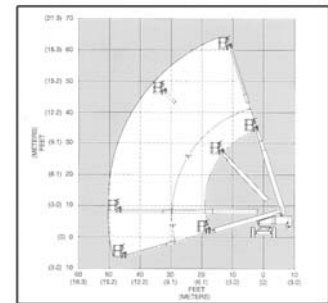

Straight Booms

We specialize in providing state-of-the-art aerial lift equipment that meets the specific needs of our customers.

Cat/Class600-5860
 Make**SNORKEL**
 Model**TB50**
 Lift Height (max) .50'5"
 Capacity500 lbs
 Basket Size92"x30"
 PowerGas/LP or Diesel

Stowed Dimensions

Width7' 11.5"
 Length25' 1.5"
 Height7' 9.5"
 Weight (gross)12,550 lbs
 Generator2,000 W
 Horiz Reach39' 1"
 Steer x Drive2x2 or 2x4

Cat/Class600-5866
 Make**JLG**
 Model**600S**
 Lift Height (max) .60'
 Capacity500 lbs
 Basket Size72"x36"
 PowerGas/LP or Diesel

Stowed Dimensions

Width8'
 Length27' 11"
 Height8' 5"
 Weight (gross)22,500 lbs
 Horiz Reach49' 6"
 Steer x Drive4x4

Cat/Class600-5865
 Make**SNORKEL**
 Model**TB60**
 Lift Height (max) .60'
 Capacity500 lbs
 Basket Size92"x30"
 PowerGas/LP or Diesel

Stowed Dimensions

Width8' 0.5"
 Length30' 10"
 Height8' 9"
 Weight (gross)21,830 lbs
 Generator2,000 W
 Horiz Reach50'
 Steer x Drive2x2 or 2x4

Straight Booms

Choose from a wide variety of boom lifts, easily customized to meet your project needs.
Call and Rent One Today!