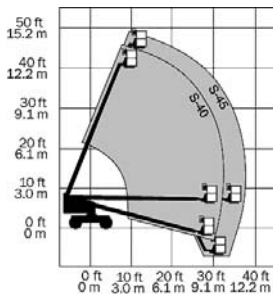

Straight Booms

HIGH REACH

27

Cat/Class600-5825
 Make**SNORKEL**
 Model**TB37**
 Lift Height (max) .37'
 Capacity600 lbs
 Basket Size92"x30"
 PowerGas/LP
Stowed Dimensions
 Width7'11.5"
 Length26'2"
 Height7'6"
 Weight (gross)10,500 lbs
 Generator2,000 W
 Horiz Reach32'
 Steer x Drive2x2 or 2x4

Cat/Class600-5852
 Make**JLG**
 Model**400 S**
 Lift Height (max)40'
 Capacity (Unrestricted) ...500 lbs
 Capacity (Restricted)1,000 lbs
 Basket Size96"x30"
 PowerGas/LP or Diesel
Stowed Dimensions
 Width7'6.5"
 Length24'9"
 Height7'10"
 Weight (gross)12,525 lbs
 Generator2,500 W
 Horiz Reach34'
 Steer x Drive2x2 or 2x4

Cat/Class600-5855
 Make**SNORKEL**
 Model**TB42**
 Lift Height (max) .42'
 Capacity500 lbs
 Basket Size92"x30"
 PowerGas/LP or Diesel
Stowed Dimensions
 Width7'11.5"
 Length23'6.25"
 Height7'9.5"
 Weight (gross)10,500 lbs
 Generator2,000 W
 Horiz Reach33'
 Steer x Drive2x2 or 2x4

Stowed Dimensions

Width7' 11.5"
 Length25' 1.5"
 Height7' 9.5"
 Weight (gross)12,550 lbs
 Generator2,000 W
 Horiz Reach39' 1"
 Steer x Drive2x2 or 2x4

Cat/Class600-5866
 Make**JLG**
 Model**600S**
 Lift Height (max) .60'
 Capacity500 lbs
 Basket Size72"x36"
 PowerGas/LP or Diesel