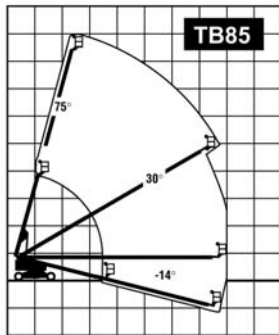

Straight Booms

Standard articulating jib booms allow workers to extend the telescoping boom, then use the jib to go up and over objects to precisely position the platform in hard-to-access areas.

Cat/Class 600-5882
Make .....**SNORKEL**
Model **TB85J**
Lift Height (max) .. 85'3"
Capacity .....500 lbs
Basket Size .....92"x30"
Power .....Diesel
Stowed Dimensions
Width .....8'6"
Length .....36'7.5"
Height .....9'8"
Weight (gross) ....30,300 lbs
Generator .....2,000 W
Horiz Reach .....77'
Steer x Drive 4x4