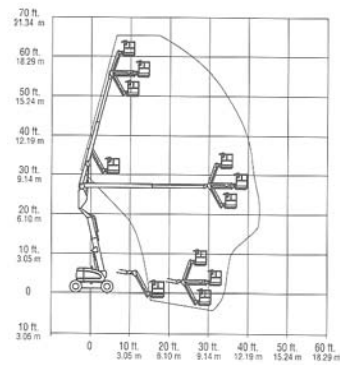

Cat/Class . . . . .600-5857  
 Make . . . . .**JLG**  
 Model . . . . .**E450AJ**  
 Lift Height (max) . . .45'  
 Capacity . . . . .500 lbs  
 Basket Size . . . . .60"x30"  
 Power . . . . .Battery  
*Stowed Dimensions*  
 Width . . . . .5'9"  
 Length . . . . .21'2"  
 Height . . . . .6'7"  
 Weight (gross) . . . .14,400 lbs  
 Horiz Reach . . . . .23'9"  
 Up & Over Height. .25'3"  
 Steer x Drive . . . . .2x2

# Articulated Booms

HIGH REACH

25

Cat/Class .....600-5870  
 Make .....**JLG**  
 Model .....**600AJ**  
 Lift Height (max) ..60'7"  
 Capacity .....500 lbs  
 Basket Size .....96"x36"  
 Power .....Gas/LP  
*Stowed Dimensions*  
 Width .....8'  
 Length .....28'11.5"  
 Height .....8'4"  
 Weight (gross) .....22,900 lbs  
 Generator .....2,500 W  
 Horiz Reach .....38'9"  
 Up & Over Height...26'6"  
 Steer x Drive .....4x2

Cat/Class .....600-5867  
 Make .....**JLG**  
 Model .....**E600**  
 Lift Height (max) ..60'  
 Capacity .....500 lbs  
 Basket Size .....72"x30"  
 Power .....Battery  
*Stowed Dimensions*  
 Width .....8'  
 Length .....30'9"  
 Height .....8'4"  
 Weight (gross) .....14,900 lbs  
 Horiz Reach .....43'3"  
 Steer x Drive .....2x2

Cat/Class .....600-5870  
 Make .....**JLG**  
 Model .....**600AJN**  
 Lift Height (max) ..60'7"  
 Platform Capacity ..500 lbs  
 Platform Size .....72"x36"  
 Power .....Gas/LP  
*Stowed Dimensions*  
 Width .....7'  
 Length .....28'11.5"  
 Height .....8'4"  
 Weight (gross) .....24,200 lbs  
 Horiz Reach .....38'9"  
 Up & Over Height...26'6"  
 Steer x Drive .....4x4  
 Jib (Range of Articulation) .130 degrees