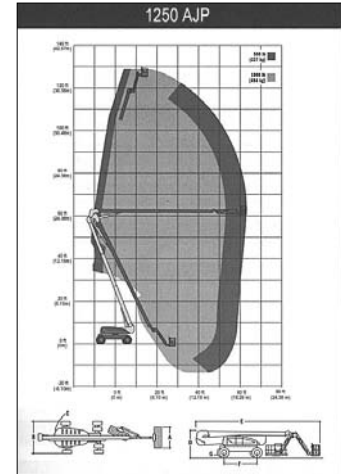

Cat/Class .....600-5870  
 Make .....**JLG**  
 Model .....**600AJN**  
 Lift Height (max) ..60'7"  
 Platform Capacity ..500 lbs  
 Platform Size .....72"x36"  
 Power .....Gas/LP  
*Stowed Dimensions*  
 Width .....7'  
 Length .....28'11.5"  
 Height .....8'4"  
 Weight (gross) .....24,200 lbs  
 Horiz Reach .....38'9"  
 Up & Over Height...26'6"  
 Steer x Drive .....4x4  
 Jib (Range of Articulation) .130 degrees

Cat/Class .....600-5878  
 Make .....**SKYJACK**  
 Model .....**SJB-66TK**  
 Lift Height (max) ..66'  
 Capacity .....600 lbs  
 Basket Size .....96"x30"  
 Power .....Gas/LP  
*Stowed Dimensions*  
 Width .....8'  
 Length .....29'5"  
 Height .....8'6"  
 Weight (gross) .....35,500 lbs  
 Generator .....3,500 W  
 Horiz Reach .....44'  
 Up & Over Height...26'  
 Steer x Drive .....2x2  
 Jib Length .....6'

# Articulated Booms

**JLG 800 Series:**  
Proven Jobsite Performance  
Extra Reach and Versatility

Cat/Class .....600-5887  
Make .....**JLG**  
Model .....**800A**  
Lift Height (max) ..80'  
Capacity .....500 lbs  
Basket Size .....96"x36"  
Power .....Gas/LP  
*Stowed Dimensions*  
Width .....8'  
Length .....36'11"  
Height .....9'10"  
Weight (gross) ....33,100 lbs  
Horiz Reach .....53'  
Steer x Drive .....4x4

Cat/Class .....600-5884  
Make .....**JLG**  
Model .....**800A/800AJ**  
Lift Height (max) ..80'  
Capacity .....500 lbs  
Basket Size .....96"x36"  
Power .....Diesel  
*Stowed Dimensions*  
Width .....8'  
Length .....36'11"  
Height .....9'10"  
Weight (gross) ....33,100 lbs  
Horiz Reach .....53'  
Steer x Drive .....4x4  
**800AJ** - With Optional Jib, Diesel  
Length .....36'6"  
Horiz Reach .....51'10"