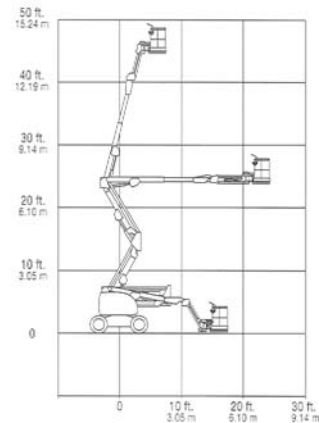

Cat/Class .....600-5856  
 Make .....**JLG**  
 Model .....**450 AJ**  
 Lift Height (max) .. .45'  
 Capacity .....500 lbs  
 Basket Size .....72"x30"  
 Power .....Diesel  
*Stowed Dimensions*  
 Width .....6'6"  
 Length .....21'5"  
 Height .....7'4"  
 Weight (gross) .....15,520 lbs  
 Horiz Reach .....24'6"  
 Up & Over Height. .25'2"  
 Steer x Drive .....2x2 or 2x4

Ahern Rentals maintains a large selection of articulated booms providing ultimate reaching versatility with up, out and over positioning. Rent One Today!

HIGH REACH

23

Pictured: Z-45/25J RT Gas.

Cat/Class . . . . .600-5858  
 Make . . . . .**GENIE**  
 Model . . . . .**Z-45/25J RT**  
 Lift Height (max) . . .45'6"  
 Capacity . . . . .500 lbs  
 Basket Size . . . . .72"x36"  
 Power . . . . .Gas/LP or Diesel  
*Stowed Dimensions*  
 Width . . . . .7'4"  
 Length . . . . .22'3"  
 Height . . . . .6'10"  
 Weight (gross) . . . .14,700 lbs  
 Generator . . . . .3,000 W  
 Horiz Reach . . . . .25'  
 Up & Over Height. .23'8"  
 Steer x Drive . . . . .2x2 or 2x4

Cat/Class . . . . .600-5857  
 Make . . . . .**GENIE**  
 Model . . . . .**Z-45/25J DC**  
 Lift Height (max) . . .45'3"  
 Capacity . . . . .500 lbs  
 Basket Size . . . . .72"x30"  
 Power . . . . .Battery  
*Stowed Dimensions*  
 Width . . . . .5'9"  
 Length . . . . .22'3"  
 Height . . . . .6'7"  
 Weight (gross) . . . .16,000 lbs  
 Horiz Reach . . . . .25'  
 Up & Over Height. .23'5"  
 Steer x Drive . . . . .2x2

Cat/Class . . . . .600-5857  
 Make . . . . .**JLG**  
 Model . . . . .**E450AJ**  
 Lift Height (max) . . .45'  
 Capacity . . . . .500 lbs  
 Basket Size . . . . .60"x30"  
 Power . . . . .Battery  
*Stowed Dimensions*  
 Width . . . . .5'9"  
 Length . . . . .21'2"  
 Height . . . . .6'7"  
 Weight (gross) . . . .14,400 lbs  
 Horiz Reach . . . . .23'9"  
 Up & Over Height. .25'3"  
 Steer x Drive . . . . .2x2