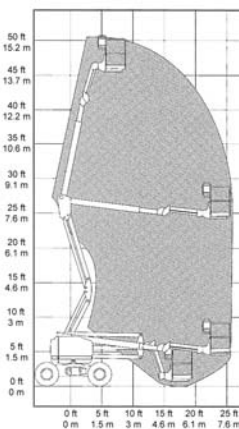

Cat/Class .....600-5856  
 Make .....**JLG**  
 Model .....**450 AJ**  
 Lift Height (max) .. .45'  
 Capacity .....500 lbs  
 Basket Size .....72"x30"  
 Power .....Diesel  
*Stowed Dimensions*  
 Width .....6'6"  
 Length .....21'5"  
 Height .....7'4"  
 Weight (gross) .....15,520 lbs  
 Horiz Reach .....24'6"  
 Up & Over Height. .25'2"  
 Steer x Drive .....2x2 or 2x4

Ahern Rentals maintains a large selection of articulated booms providing ultimate reaching versatility with up, out and over positioning. Rent One Today!

HIGH REACH

23

Pictured: Z-45/25J RT Gas.

Cat/Class . . . . .600-5858  
 Make . . . . .**GENIE**  
 Model . . . . .**Z-45/25J RT**  
 Lift Height (max) . . .45'6"  
 Capacity . . . . .500 lbs  
 Basket Size . . . . .72"x36"  
 Power . . . . .Gas/LP or Diesel  
*Stowed Dimensions*  
 Width . . . . .7'4"  
 Length . . . . .22'3"  
 Height . . . . .6'10"  
 Weight (gross) . . . .14,700 lbs  
 Generator . . . . .3,000 W  
 Horiz Reach . . . . .25'  
 Up & Over Height. .23'8"  
 Steer x Drive . . . . .2x2 or 2x4

Cat/Class . . . . .600-5857  
 Make . . . . .**GENIE**  
 Model . . . . .**Z-45/25J DC**  
 Lift Height (max) . . .45'3"  
 Capacity . . . . .500 lbs  
 Basket Size . . . . .72"x30"  
 Power . . . . .Battery  
*Stowed Dimensions*  
 Width . . . . .5'9"  
 Length . . . . .22'3"  
 Height . . . . .6'7"  
 Weight (gross) . . . .16,000 lbs  
 Horiz Reach . . . . .25'  
 Up & Over Height. .23'5"  
 Steer x Drive . . . . .2x2

Cat/Class . . . . .600-5857  
 Make . . . . .**JLG**  
 Model . . . . .**E450AJ**  
 Lift Height (max) . . .45'  
 Capacity . . . . .500 lbs  
 Basket Size . . . . .60"x30"  
 Power . . . . .Battery  
*Stowed Dimensions*  
 Width . . . . .5'9"  
 Length . . . . .21'2"  
 Height . . . . .6'7"  
 Weight (gross) . . . .14,400 lbs  
 Horiz Reach . . . . .23'9"  
 Up & Over Height. .25'3"  
 Steer x Drive . . . . .2x2