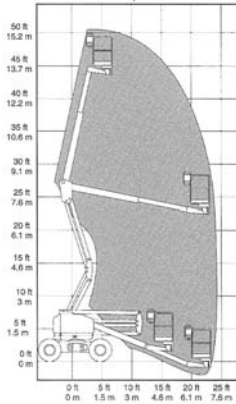

Cat/Class .....600-5840  
 Make .....**SNORKEL**  
 Model .....**UNO 41G**  
 Lift Height (max) .. .40'10"  
 Capacity .....500 lbs  
 Basket Size .....48"x30"  
 Power .....Gas/LP  
*Stowed Dimensions*  
 Width .....5'10"  
 Length .....16'3"  
 Height .....7'4"  
 Weight (gross) .....11,200 lbs  
 Generator .....2,000 W  
 Horiz Reach .....23'7.5"  
 Up & Over Height. .16'2"  
 Steer x Drive .....2x2

Cat/Class .....600-5856  
 Make .....**JLG**  
 Model .....**450 AJ**  
 Lift Height (max) .. .45'  
 Capacity .....500 lbs  
 Basket Size .....72"x30"  
 Power .....Diesel  
*Stowed Dimensions*  
 Width .....6'6"  
 Length .....21'5"  
 Height .....7'4"  
 Weight (gross) .....15,520 lbs  
 Horiz Reach .....24'6"  
 Up & Over Height. .25'2"  
 Steer x Drive .....2x2 or 2x4

Ahern Rentals maintains a large selection of articulated booms providing ultimate reaching versatility with up, out and over positioning. Rent One Today!

HIGH REACH

23

Pictured: Z-45/25J RT Gas.

Cat/Class . . . . .600-5858  
 Make . . . . .**GENIE**  
 Model . . . . .**Z-45/25J RT**  
 Lift Height (max) . . .45'6"  
 Capacity . . . . .500 lbs  
 Basket Size . . . . .72"x36"  
 Power . . . . .Gas/LP or Diesel  
*Stowed Dimensions*  
 Width . . . . .7'4"  
 Length . . . . .22'3"  
 Height . . . . .6'10"  
 Weight (gross) . . . .14,700 lbs  
 Generator . . . . .3,000 W  
 Horiz Reach . . . . .25'  
 Up & Over Height. .23'8"  
 Steer x Drive . . . . .2x2 or 2x4

Cat/Class . . . . .600-5857  
 Make . . . . .**GENIE**  
 Model . . . . .**Z-45/25J DC**  
 Lift Height (max) . . .45'3"  
 Capacity . . . . .500 lbs  
 Basket Size . . . . .72"x30"  
 Power . . . . .Battery  
*Stowed Dimensions*  
 Width . . . . .5'9"  
 Length . . . . .22'3"  
 Height . . . . .6'7"  
 Weight (gross) . . . .16,000 lbs  
 Horiz Reach . . . . .25'  
 Up & Over Height. .23'5"  
 Steer x Drive . . . . .2x2