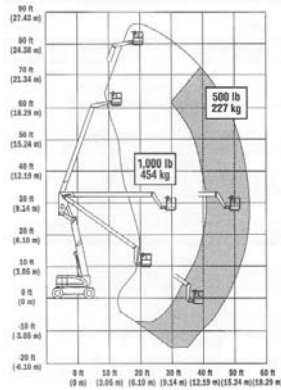

JLG 800 Series:
Proven Jobsite Performance
Extra Reach and Versatility

Cat/Class 600-5887
Make .....**JLG**
Model **800A**
Lift Height (max) ..80'
Capacity .....500 lbs
Basket Size .....96"x36"
Power .....Gas/LP
Stowed Dimensions
Width .....8'
Length .....36'11"
Height .....9'10"
Weight (gross) ....33,100 lbs
Horiz Reach .....53'
Steer x Drive 4x4