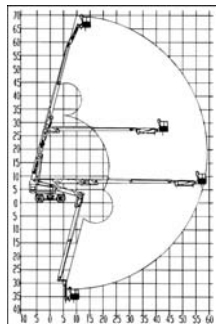

Cat/Class 600-5878
Make .....**SKYJACK**
Model **SJB-66TK**
Lift Height (max) ..66'
Capacity .....600 lbs
Basket Size .....96"x30"
Power .....Gas/LP
Stowed Dimensions
Width .....8'
Length .....29'5"
Height .....8'6"
Weight (gross) .....35,500 lbs
Generator .....3,500 W
Horiz Reach .....44'
Up & Over Height...26'
Steer x Drive 2x2
Jib Length .....6'