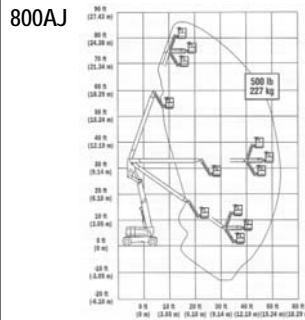

Cat/Class .....600-5870  
 Make .....**JLG**  
 Model .....**600AJN**  
 Lift Height (max) ..60'7"  
 Platform Capacity ..500 lbs  
 Platform Size .....72"x36"  
 Power .....Gas/LP  
*Stowed Dimensions*  
 Width .....7'  
 Length .....28'11.5"  
 Height .....8'4"  
 Weight (gross) .....24,200 lbs  
 Horiz Reach .....38'9"  
 Up & Over Height...26'6"  
 Steer x Drive .....4x4  
 Jib (Range of Articulation) .130 degrees

Cat/Class .....600-5878  
 Make .....**SKYJACK**  
 Model .....**SJB-66TK**  
 Lift Height (max) ..66'  
 Capacity .....600 lbs  
 Basket Size .....96"x30"  
 Power .....Gas/LP  
*Stowed Dimensions*  
 Width .....8'  
 Length .....29'5"  
 Height .....8'6"  
 Weight (gross) .....35,500 lbs  
 Generator .....3,500 W  
 Horiz Reach .....44'  
 Up & Over Height...26'  
 Steer x Drive .....2x2  
 Jib Length .....6'

# Articulated Booms

**JLG 800 Series:**  
Proven Jobsite Performance  
Extra Reach and Versatility

Cat/Class .....600-5887  
Make .....**JLG**  
Model .....**800A**  
Lift Height (max) ..80'  
Capacity .....500 lbs  
Basket Size .....96"x36"  
Power .....Gas/LP  
*Stowed Dimensions*  
Width .....8'  
Length .....36'11"  
Height .....9'10"  
Weight (gross) ....33,100 lbs  
Horiz Reach .....53'  
Steer x Drive .....4x4

Cat/Class .....600-5884  
Make .....**JLG**  
Model .....**800A/800AJ**  
Lift Height (max) ..80'  
Capacity .....500 lbs  
Basket Size .....96"x36"  
Power .....Diesel  
*Stowed Dimensions*  
Width .....8'  
Length .....36'11"  
Height .....9'10"  
Weight (gross) ....33,100 lbs  
Horiz Reach .....53'  
Steer x Drive .....4x4  
**800AJ** - With Optional Jib, Diesel  
Length .....36'6"  
Horiz Reach .....51'10"