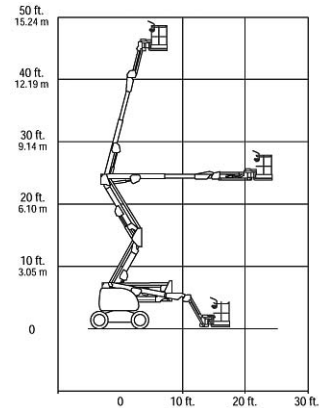

Cat/Class .....600-5799  
 Make .....**JLG**  
 Model .....**E300 AJP**  
 Max Lift Height ...30'  
 Capacity .....500 lbs  
 Basket Size .....48"x30"  
 Power .....Battery  
*Stowed Dimensions*  
 Width .....48"  
 Length .....18'4"  
 Height .....6'7"  
 Weight (gross) .....15,200 lbs  
 Horiz Reach .....20'6"  
 Up & Over Height. .13'1"  
 Steer x Drive .....2x2

Cat/Class .....600-5798  
 Make .....**GENIE**  
 Model .....**Z-30/20 N**  
 Max Lift Height ...30'  
 Capacity .....500 lbs  
 Basket Size .....46"x30"  
 Power .....Battery  
*Stowed Dimensions*  
 Width .....47"  
 Length .....16'9"  
 Height .....6'7"  
 Weight (gross) .....14,500 lbs  
 Horiz Reach .....21'  
 Up & Over Height. .10'6"  
 Steer x Drive .....2x2

# Articulated Booms

Select from a variety of unique articulating and telescoping booms, designed to reach hard to access areas.

Cat/Class .....600-5850  
 Make .....**JLG**  
 Model .....**E400AJP**  
**Narrow**  
 Lift Height (max) .. .40'  
 Capacity .....500 lbs  
 Basket Size .....48"x30"  
 Power .....Battery  
*Stowed Dimensions*  
 Width .....4'11"  
 Length .....18'1"  
 Height .....6'5.75"  
 Weight (gross) .....13,100 lbs  
 Horiz Reach .....21'2"  
 Up & Over Height. .21'5"  
 Steer x Drive .....2x2

Cat/Class .....600-5840  
 Make .....**SNORKEL**  
 Model .....**UNO 41G**  
 Lift Height (max) .. .40'10"  
 Capacity .....500 lbs  
 Basket Size .....48"x30"  
 Power .....Gas/LP  
*Stowed Dimensions*  
 Width .....5'10"  
 Length .....16'3"  
 Height .....7'4"  
 Weight (gross) .....11,200 lbs  
 Generator .....2,000 W  
 Horiz Reach .....23'7.5"  
 Up & Over Height. .16'2"  
 Steer x Drive .....2x2