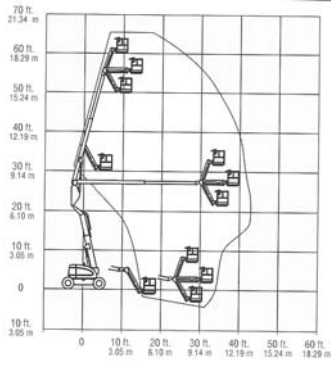

Articulated Booms

HIGH REACH

25

Cat/Class 600-5870
Make .....**JLG**
Model **600AJ**
Lift Height (max) ..60'7"
Capacity .....500 lbs
Basket Size .....96"x36"
Power .....Gas/LP
Stowed Dimensions
Width .....8'
Length .....28'11.5"
Height .....8'4"
Weight (gross) .....22,900 lbs
Generator .....2,500 W
Horiz Reach .....38'9"
Up & Over Height...26'6"
Steer x Drive 4x2