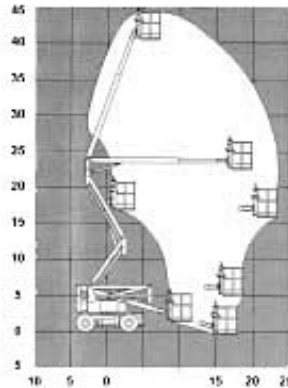

# Articulated Booms

Order large, small, or unique booms with confidence knowing that Ahern Rentals can provide the equipment you need...always at competitive prices!

Cat/Class .....600-5798  
 Make .....**JLG**  
 Model .....**E300 AJ**  
 Max Lift Height ...30'  
 Capacity .....500 lbs  
 Basket Size .....48"x30"  
 Power .....Battery  
*Stowed Dimensions*  
 Width .....48"  
 Length .....18'  
 Height .....6'7"  
 Weight (gross) .....14,600 lbs  
 Horiz Reach .....20'6"  
 Up & Over Height. .13'1"  
 Steer x Drive .....2x2

Cat/Class .....600-5799  
 Make .....**JLG**  
 Model .....**E300 AJP**  
 Max Lift Height ...30'  
 Capacity .....500 lbs  
 Basket Size .....48"x30"  
 Power .....Battery  
*Stowed Dimensions*  
 Width .....48"  
 Length .....18'4"  
 Height .....6'7"  
 Weight (gross) .....15,200 lbs  
 Horiz Reach .....20'6"  
 Up & Over Height. .13'1"  
 Steer x Drive .....2x2

Cat/Class .....600-5798  
 Make .....**GENIE**  
 Model .....**Z-30/20 N**  
 Max Lift Height ...30'  
 Capacity .....500 lbs  
 Basket Size .....46"x30"  
 Power .....Battery  
*Stowed Dimensions*  
 Width .....47"  
 Length .....16'9"  
 Height .....6'7"  
 Weight (gross) .....14,500 lbs  
 Horiz Reach .....21'  
 Up & Over Height. .10'6"  
 Steer x Drive .....2x2

# Articulated Booms

Select from a variety of unique articulating and telescoping booms, designed to reach hard to access areas.

Cat/Class .....600-5850  
 Make .....**JLG**  
 Model .....**E400AJP**  
**Narrow**  
 Lift Height (max) .. .40'  
 Capacity .....500 lbs  
 Basket Size .....48"x30"  
 Power .....Battery  
*Stowed Dimensions*  
 Width .....4'11"  
 Length .....18'1"  
 Height .....6'5.75"  
 Weight (gross) .....13,100 lbs  
 Horiz Reach .....21'2"  
 Up & Over Height. .21'5"  
 Steer x Drive .....2x2