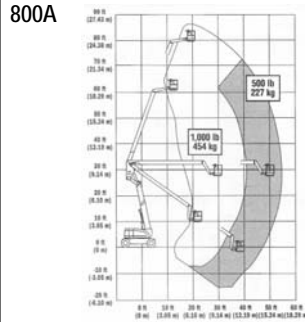

Cat/Class .....600-5870  
 Make .....**JLG**  
 Model .....**600AJN**  
 Lift Height (max) ..60'7"  
 Platform Capacity ..500 lbs  
 Platform Size .....72"x36"  
 Power .....Gas/LP  
*Stowed Dimensions*  
 Width .....7'  
 Length .....28'11.5"  
 Height .....8'4"  
 Weight (gross) .....24,200 lbs  
 Horiz Reach .....38'9"  
 Up & Over Height...26'6"  
 Steer x Drive .....4x4  
 Jib (Range of Articulation) .130 degrees

Cat/Class .....600-5878  
 Make .....**SKYJACK**  
 Model .....**SJB-66TK**  
 Lift Height (max) ..66'  
 Capacity .....600 lbs  
 Basket Size .....96"x30"  
 Power .....Gas/LP  
*Stowed Dimensions*  
 Width .....8'  
 Length .....29'5"  
 Height .....8'6"  
 Weight (gross) .....35,500 lbs  
 Generator .....3,500 W  
 Horiz Reach .....44'  
 Up & Over Height...26'  
 Steer x Drive .....2x2  
 Jib Length .....6'

# Articulated Booms

**JLG 800 Series:**  
Proven Jobsite Performance  
Extra Reach and Versatility

Cat/Class .....600-5887  
Make .....**JLG**  
Model .....**800A**  
Lift Height (max) ..80'  
Capacity .....500 lbs  
Basket Size .....96"x36"  
Power .....Gas/LP  
*Stowed Dimensions*  
Width .....8'  
Length .....36'11"  
Height .....9'10"  
Weight (gross) ....33,100 lbs  
Horiz Reach .....53'  
Steer x Drive .....4x4

Cat/Class .....600-5884  
Make .....**JLG**  
Model .....**800A/800AJ**  
Lift Height (max) ..80'  
Capacity .....500 lbs  
Basket Size .....96"x36"  
Power .....Diesel  
*Stowed Dimensions*  
Width .....8'  
Length .....36'11"  
Height .....9'10"  
Weight (gross) ....33,100 lbs  
Horiz Reach .....53'  
Steer x Drive .....4x4  
**800AJ** - With Optional Jib, Diesel  
Length .....36'6"  
Horiz Reach .....51'10"