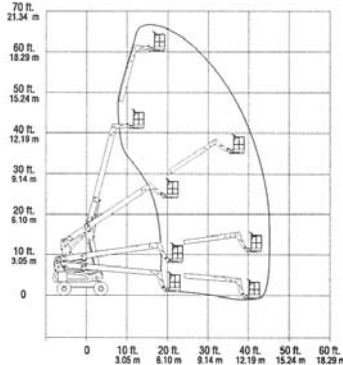

Cat/Class . . . . .600-5857  
 Make . . . . .**JLG**  
 Model . . . . .**E450AJ**  
 Lift Height (max) . . .45'  
 Capacity . . . . .500 lbs  
 Basket Size . . . . .60"x30"  
 Power . . . . .Battery  
*Stowed Dimensions*  
 Width . . . . .5'9"  
 Length . . . . .21'2"  
 Height . . . . .6'7"  
 Weight (gross) . . . .14,400 lbs  
 Horiz Reach . . . . .23'9"  
 Up & Over Height. .25'3"  
 Steer x Drive . . . . .2x2

# Articulated Booms

HIGH REACH

25

Cat/Class .....600-5870  
 Make .....**JLG**  
 Model .....**600AJ**  
 Lift Height (max) ..60'7"  
 Capacity .....500 lbs  
 Basket Size .....96"x36"  
 Power .....Gas/LP  
*Stowed Dimensions*  
 Width .....8'  
 Length .....28'11.5"  
 Height .....8'4"  
 Weight (gross) .....22,900 lbs  
 Generator .....2,500 W  
 Horiz Reach .....38'9"  
 Up & Over Height...26'6"  
 Steer x Drive .....4x2

Cat/Class .....600-5867  
 Make .....**JLG**  
 Model .....**E600**  
 Lift Height (max) ..60'  
 Capacity .....500 lbs  
 Basket Size .....72"x30"  
 Power .....Battery  
*Stowed Dimensions*  
 Width .....8'  
 Length .....30'9"  
 Height .....8'4"  
 Weight (gross) .....14,900 lbs  
 Horiz Reach .....43'3"  
 Steer x Drive .....2x2

Cat/Class .....600-5870  
 Make .....**JLG**  
 Model .....**600AJN**  
 Lift Height (max) ..60'7"  
 Platform Capacity ..500 lbs  
 Platform Size .....72"x36"  
 Power .....Gas/LP  
*Stowed Dimensions*  
 Width .....7'  
 Length .....28'11.5"  
 Height .....8'4"  
 Weight (gross) .....24,200 lbs  
 Horiz Reach .....38'9"  
 Up & Over Height...26'6"  
 Steer x Drive .....4x4  
 Jib (Range of Articulation) .130 degrees