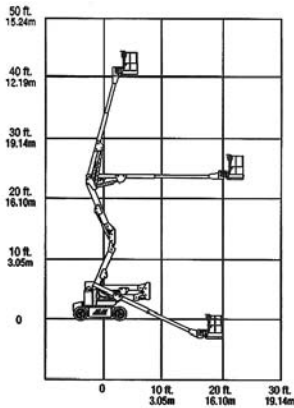

# Articulated Booms

Order large, small, or unique booms with confidence knowing that Ahern Rentals can provide the equipment you need...always at competitive prices!

Cat/Class .....600-5798  
 Make .....**JLG**  
 Model .....**E300 AJ**  
 Max Lift Height ...30'  
 Capacity .....500 lbs  
 Basket Size .....48"x30"  
 Power .....Battery  
*Stowed Dimensions*  
 Width .....48"  
 Length .....18'  
 Height .....6'7"  
 Weight (gross) .....14,600 lbs  
 Horiz Reach .....20'6"  
 Up & Over Height. .13'1"  
 Steer x Drive .....2x2

Cat/Class .....600-5799  
 Make .....**JLG**  
 Model .....**E300 AJP**  
 Max Lift Height ...30'  
 Capacity .....500 lbs  
 Basket Size .....48"x30"  
 Power .....Battery  
*Stowed Dimensions*  
 Width .....48"  
 Length .....18'4"  
 Height .....6'7"  
 Weight (gross) .....15,200 lbs  
 Horiz Reach .....20'6"  
 Up & Over Height. .13'1"  
 Steer x Drive .....2x2

Cat/Class .....600-5798  
 Make .....**GENIE**  
 Model .....**Z-30/20 N**  
 Max Lift Height ...30'  
 Capacity .....500 lbs  
 Basket Size .....46"x30"  
 Power .....Battery  
*Stowed Dimensions*  
 Width .....47"  
 Length .....16'9"  
 Height .....6'7"  
 Weight (gross) .....14,500 lbs  
 Horiz Reach .....21'  
 Up & Over Height. .10'6"  
 Steer x Drive .....2x2

# Articulated Booms

Select from a variety of unique articulating and telescoping booms, designed to reach hard to access areas.

Cat/Class .....600-5850  
 Make .....**JLG**  
 Model .....**E400AJP**  
**Narrow**  
 Lift Height (max) .. .40'  
 Capacity .....500 lbs  
 Basket Size .....48"x30"  
 Power .....Battery  
*Stowed Dimensions*  
 Width .....4'11"  
 Length .....18'1"  
 Height .....6'5.75"  
 Weight (gross) .....13,100 lbs  
 Horiz Reach .....21'2"  
 Up & Over Height. .21'5"  
 Steer x Drive .....2x2