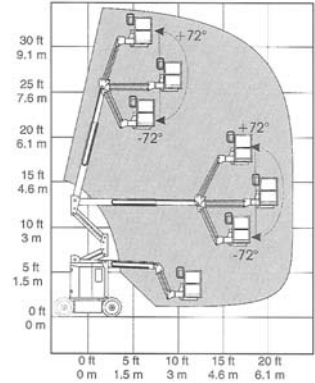

# Articulated Booms

Order large, small, or unique booms with confidence knowing that Ahern Rentals can provide the equipment you need...always at competitive prices!

Cat/Class .....600-5798  
 Make .....**JLG**  
 Model .....**E300 AJ**  
 Max Lift Height ...30'  
 Capacity .....500 lbs  
 Basket Size .....48"x30"  
 Power .....Battery  
*Stowed Dimensions*  
 Width .....48"  
 Length .....18'  
 Height .....6'7"  
 Weight (gross) .....14,600 lbs  
 Horiz Reach .....20'6"  
 Up & Over Height. .13'1"  
 Steer x Drive .....2x2

Cat/Class .....600-5799  
 Make .....**JLG**  
 Model .....**E300 AJP**  
 Max Lift Height ...30'  
 Capacity .....500 lbs  
 Basket Size .....48"x30"  
 Power .....Battery  
*Stowed Dimensions*  
 Width .....48"  
 Length .....18'4"  
 Height .....6'7"  
 Weight (gross) .....15,200 lbs  
 Horiz Reach .....20'6"  
 Up & Over Height. .13'1"  
 Steer x Drive .....2x2

Cat/Class .....600-5798  
 Make .....**GENIE**  
 Model .....**Z-30/20 N**  
 Max Lift Height ...30'  
 Capacity .....500 lbs  
 Basket Size .....46"x30"  
 Power .....Battery  
*Stowed Dimensions*  
 Width .....47"  
 Length .....16'9"  
 Height .....6'7"  
 Weight (gross) .....14,500 lbs  
 Horiz Reach .....21'  
 Up & Over Height. .10'6"  
 Steer x Drive .....2x2

Cat/Class .....600-5901  
Make .....**JLG**  
Model .....**1250AJP**  
Lift Height (max) ..125'  
Up & Over Height ..60'6"  
Capacity .....500 lbs (Rest.)  
Basket Size .....96"x36"  
Power .....Diesel  
*Stowed Dimensions*  
Width .....8'2"  
Length .....37'7"  
Height .....10'  
Weight (gross) ....44,000 lbs  
Horiz Reach .....63'2"  
Steer x Drive .....4x4  
Jib Plus Length ....8'