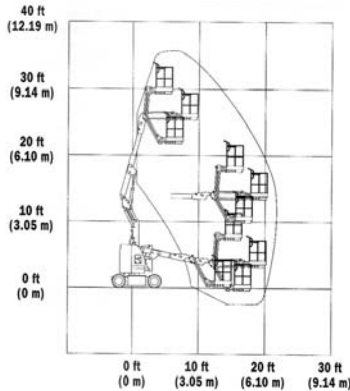

# Articulated Booms

Order large, small, or unique booms with confidence knowing that Ahern Rentals can provide the equipment you need...always at competitive prices!

Cat/Class .....600-5798  
 Make .....**JLG**  
 Model .....**E300 AJ**  
 Max Lift Height ...30'  
 Capacity .....500 lbs  
 Basket Size .....48"x30"  
 Power .....Battery  
*Stowed Dimensions*  
 Width .....48"  
 Length .....18'  
 Height .....6'7"  
 Weight (gross) .....14,600 lbs  
 Horiz Reach .....20'6"  
 Up & Over Height. .13'1"  
 Steer x Drive .....2x2

Cat/Class .....600-5799  
 Make .....**JLG**  
 Model .....**E300 AJP**  
 Max Lift Height ...30'  
 Capacity .....500 lbs  
 Basket Size .....48"x30"  
 Power .....Battery  
*Stowed Dimensions*  
 Width .....48"  
 Length .....18'4"  
 Height .....6'7"  
 Weight (gross) .....15,200 lbs  
 Horiz Reach .....20'6"  
 Up & Over Height. .13'1"  
 Steer x Drive .....2x2

Cat/Class .....600-5798  
 Make .....**GENIE**  
 Model .....**Z-30/20 N**  
 Max Lift Height ...30'  
 Capacity .....500 lbs  
 Basket Size .....46"x30"  
 Power .....Battery  
*Stowed Dimensions*  
 Width .....47"  
 Length .....16'9"  
 Height .....6'7"  
 Weight (gross) .....14,500 lbs  
 Horiz Reach .....21'  
 Up & Over Height. .10'6"  
 Steer x Drive .....2x2